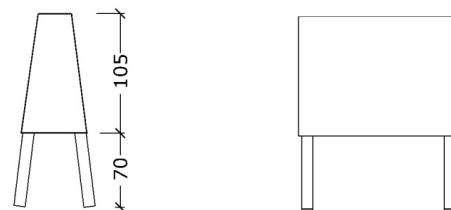

Kasse 1 Parkour.

Form nr.002
1.12.12

Product description:

Kasse 1 is a box for Parkour.
The box is available in 5
different materials combination

Target group:

For Children from aged 6.

Safety requirements:

Kasse 1 maintains the require-
ments described in EN 1176,
part 1 and 2 (2008 edition)

Technical specifications:

Se our cataloque page XX

Kasse 1 PP Box in Plywood Top in Plywood Weight:	Kasse 1 PG Box in Plywood Top in rubber Weight:	Kasse 1 CC Box in Concrete Top in Concrete Weight:	Kasse 1 CG Box in Fiber Concrete Top in Rubber Weight:	Kasse 1 GG Box in Rubber Top in Rubber Weight:	Color A B C D E F

Elevation front, side

Fore most of our products are there developed one or more variants. If you want
more information please contact Noles A/S on
mail info@noles.dk or telephone +45 8686 1055