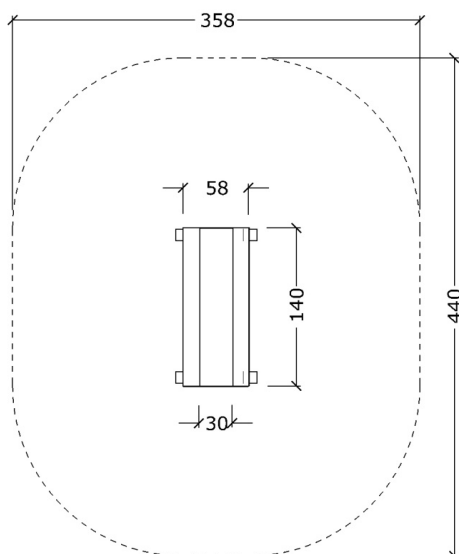

Kasse 1 maintains the require-
ments described in EN 1176,
part 1 and 2 (2008 edition)

Technical specifications:

Se our cataloque page XX

Kasse 1 PP Box in Plywood Top in Plywood Weight:	Kasse 1 PG Box in Plywood Top in rubber Weight:	Kasse 1 CC Box in Concrete Top in Concrete Weight:	Kasse 1 CG Box in Fiber Concrete Top in Rubber Weight:	Kasse 1 GG Box in Rubber Top in Rubber Weight:	Color A B C D E F
--	---	--	--	--	-----------------------------

Plan, safety zone

Elevation front, side

Fore most of our products are there developed one or more variants. If you want
more information please contact Noles A/S on
mail info@noles.dk or telephone +45 8686 1055