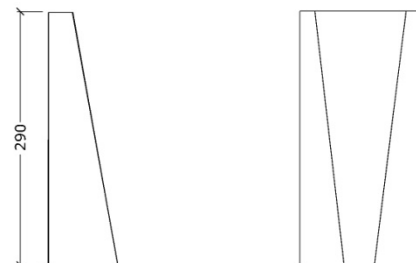

Kasse 13 Parkour.

Form nr.002
1.12.12

Product description:

Kasse 13 is a box for Parkour.
The box is available in 5
different materials combination

Target group:

For Children from aged 6.

Safety requirements:

Kasse 13 maintains the
requirements described in EN
1176, part 1 and 2 (2008
edition)

Technical specifications:

Se our catalogue page XX

Kasse 13 PP Box in Plywood Top in Plywood Weight:	Kasse 13 PG Box in Plywood Top in rubber Weight:	Kasse 13 CC Box in Concrete Top in Concrete Weight:	Kasse 13 CG Box in Fiber Concrete Top in Rubber Weight:	Kasse 13 GG Box in Rubber Top in Rubber Weight:	Color
					<table border="1"><tr><td>A</td><td>B</td><td>C</td></tr><tr><td>D</td><td>E</td><td>F</td></tr></table>

Elevation front, side

Fore most of our products are there developed one or more variants. If you want
more information please contact Noles A/S on
mail info@noles.dk or telephone +45 8686 1055