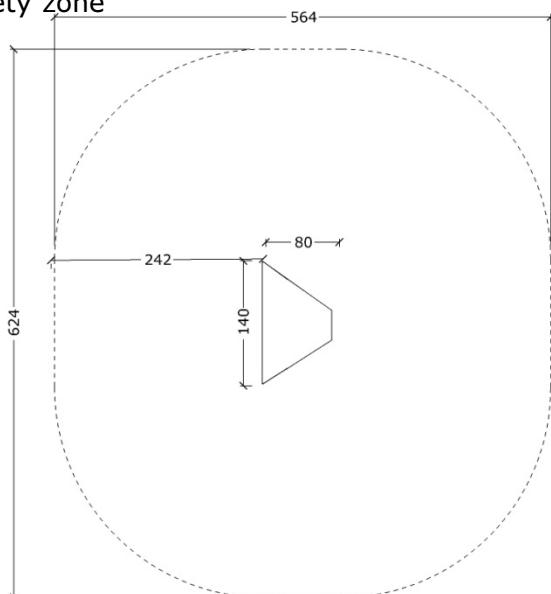

Kasse 13 PP Box in Plywood Top in Plywood Weight:	Kasse 13 PG Box in Plywood Top in rubber Weight:	Kasse 13 CC Box in Concrete Top in Concrete Weight:	Kasse 13 CG Box in Fiber Concrete Top in Rubber Weight:	Kasse 13 GG Box in Rubber Top in Rubber Weight:	Color
					<table border="1"><tr><td>A</td><td>B</td><td>C</td></tr><tr><td>D</td><td>E</td><td>F</td></tr></table>

Plan, safety zone

Elevation front, side