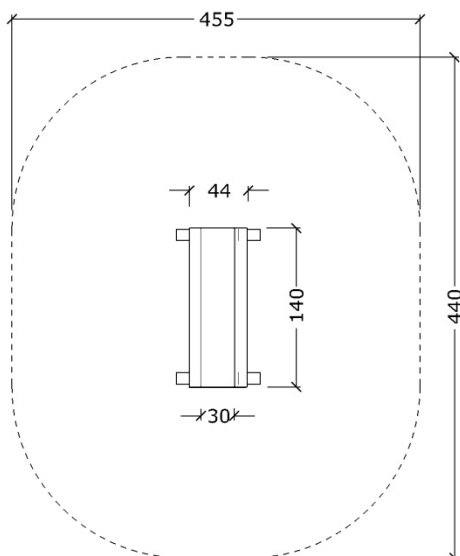

Kasse 2 PP Box in Plywood Top in Plywood Weight:	Kasse 2 PG Box in Plywood Top in rubber Weight:	Kasse 2 CC Box in Concrete Top in Concrete Weight:	Kasse 2 CG Box in Fiber Concrete Top in Rubber Weight:	Kasse 2 GG Box in Rubber Top in Rubber Weight:	Color A B C D E F

Plan, safety zone

Elevation front, side