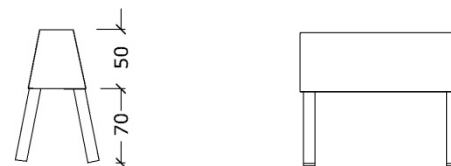

Kasse 2 Parkour.

Form nr.002
1.12.12

Product description:

Kasse 2 is a box for Parkour.
The box is available in 5
different materials combination

Target group:

For Children from aged 6.

Safety requirements:

Kasse 2 maintains the require-
ments described in EN 1176,
part 1 and 2 (2008 edition)

Technical specifications:

Se our catalogue page XX

Kasse 2 PP Box in Plywood Top in Plywood Weight:	Kasse 2 PG Box in Plywood Top in rubber Weight:	Kasse 2 CC Box in Concrete Top in Concrete Weight:	Kasse 2 CG Box in Fiber Concrete Top in Rubber Weight:	Kasse 2 GG Box in Rubber Top in Rubber Weight:	Color A B C D E F

Elevation front, side

Fore most of our products are there developed one or more variants. If you want
more information please contact Noles A/S on
mail info@noles.dk or telephone +45 8686 1055