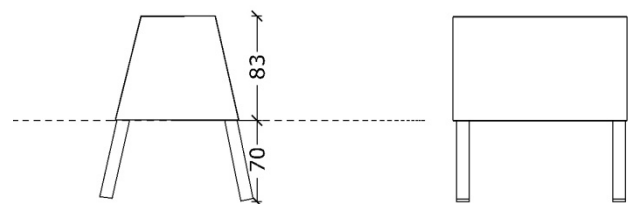

## Product description:

Kasse 5 is a box for Parkour.  
The box is available in 5  
different materials combination

**Kasse 5 CG**  
Box in Fiber Concrete  
Top in Rubber  
Weight:

**Kasse 5 GG**  
Box in Rubber  
Top in Rubber  
Weight:

Color

Plan, safety zone

Elevation front, side

Fore most of our products are there developed one or more variants. If you want  
more information please contact Noles A/S on  
mail [info@noles.dk](mailto:info@noles.dk) or telephone +45 8686 1055