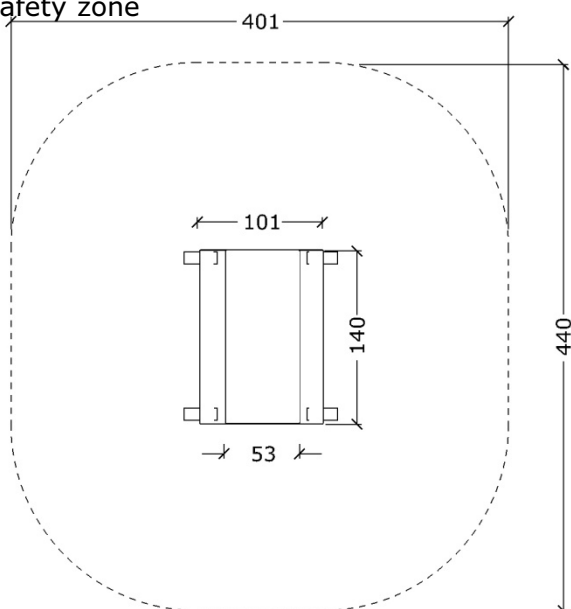

**Kasse 5 CG**  
Box in Fiber Concrete  
Top in Rubber  
Weight:

**Kasse 5 GG**  
Box in Rubber  
Top in Rubber  
Weight:

Color

Plan, safety zone

Elevation front, side

Fore most of our products are there developed one or more variants. If you want  
more information please contact Noles A/S on  
mail [info@noles.dk](mailto:info@noles.dk) or telephone +45 8686 1055