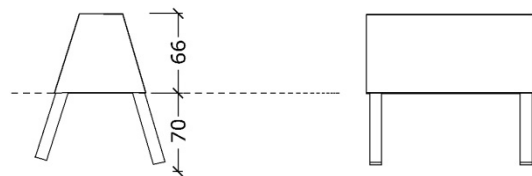

Kasse 6 CC
Box in Concrete
Top in Concrete
Weight:

Kasse 6 CG
Box in Fiber Concrete
Top in Rubber
Weight:

Kasse 6 GG
Box in Rubber
Top in Rubber
Weight:

Color

Plan, safety zone

Elevation front, side

Fore most of our products are there developed one or more variants. If you want
more information please contact Noles A/S on
mail info@noles.dk or telephone +45 8686 1055