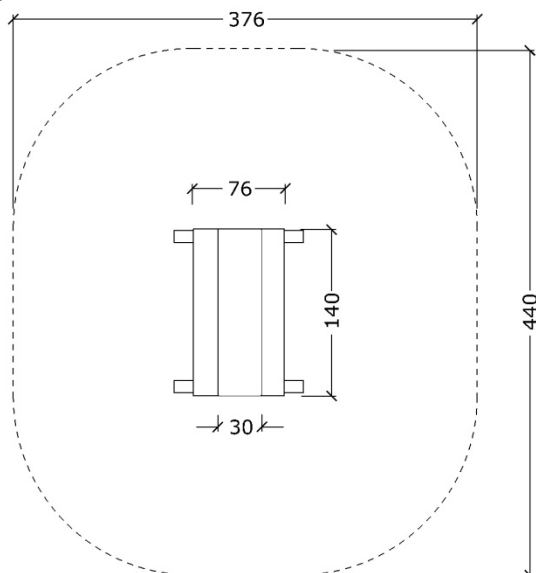

Kasse 6 CC
Box in Concrete
Top in Concrete
Weight:

Kasse 6 CG
Box in Fiber Concrete
Top in Rubber
Weight:

Kasse 6 GG
Box in Rubber
Top in Rubber
Weight:

Color

Plan, safety zone

Elevation front, side

Fore most of our products are there developed one or more variants. If you want
more information please contact Noles A/S on
mail info@noles.dk or telephone +45 8686 1055