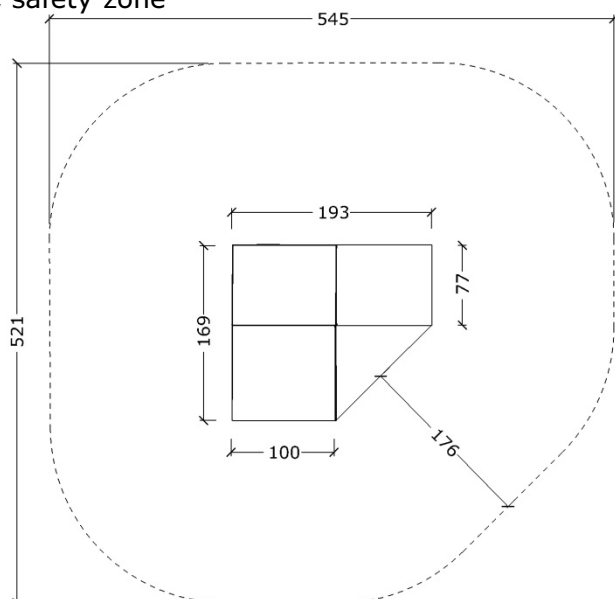

Kasse 8 Parkour.

Form nr.002
1.12.12

Product description:

Kasse 8 is a box for Parkour. The box is available in 5 different materials combination

Target group:

For Children from aged 6.

Safety requirements:

Kasse 8 maintains the requirements described in EN 1176, part 1 and 2 (2008 edition)

Technical specifications:

Se our cataloque page XX

| | | | | | | | | | | | |
|--|---|--|---|--|--|---|---|---|---|---|---|
| <p>Kasse 8 PP Box in Plywood Top in Plywood Weight:</p>  | <p>Kasse 8 PG Box in Plywood Top in rubber Weight:</p>  | <p>Kasse 8 CC Box in Concrete Top in Concrete Weight:</p>  | <p>Kasse 8 CG Box in Fiber Concrete Top in Rubber Weight:</p>  | <p>Kasse 8 GG Box in Rubber Top in Rubber Weight:</p>  | <p>Color</p> <table border="1"> <tr> <td>A</td> <td>B</td> <td>C</td> </tr> <tr> <td>D</td> <td>E</td> <td>F</td> </tr> </table> | A | B | C | D | E | F |
| A | B | C | | | | | | | | | |
| D | E | F | | | | | | | | | |

Plan, safety zone

Elevation front, side

Fore most of our products are there developed one or more variants. If you want more information please contact Noles A/S on mail info@noles.dk or telephone +45 8686 1055