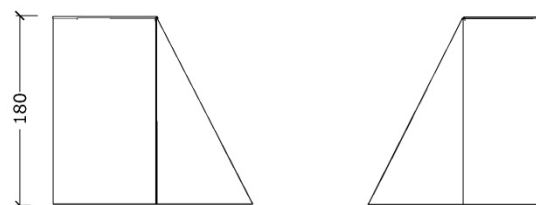

Kasse 8 Parkour.

Form nr.002
1.12.12

Product description:

Kasse 8 is a box for Parkour. The box is available in 5 different materials combination

Target group:

For Children from aged 6.

Safety requirements:

Kasse 8 maintains the requirements described in EN 1176, part 1 and 2 (2008 edition)

Technical specifications:

Se our cataloque page XX

| | | | | | | | | | | | |
|--|---|--|---|--|--|---|---|---|---|---|---|
| <p>Kasse 8 PP Box in Plywood Top in Plywood Weight:</p>  | <p>Kasse 8 PG Box in Plywood Top in rubber Weight:</p>  | <p>Kasse 8 CC Box in Concrete Top in Concrete Weight:</p>  | <p>Kasse 8 CG Box in Fiber Concrete Top in Rubber Weight:</p>  | <p>Kasse 8 GG Box in Rubber Top in Rubber Weight:</p>  | <p>Color</p> <table border="1"> <tr> <td>A</td> <td>B</td> <td>C</td> </tr> <tr> <td>D</td> <td>E</td> <td>F</td> </tr> </table> | A | B | C | D | E | F |
| A | B | C | | | | | | | | | |
| D | E | F | | | | | | | | | |

Plan, safety zone

Elevation front, side

Fore most of our products are there developed one or more variants. If you want more information please contact Noles A/S on mail info@noles.dk or telephone +45 8686 1055