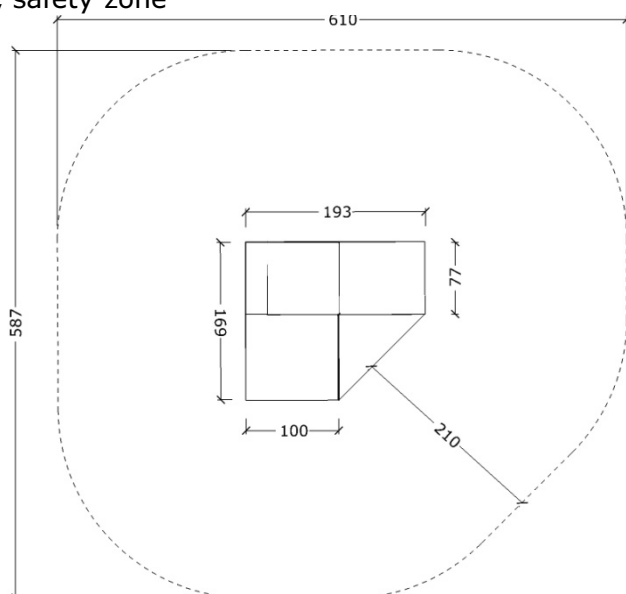

Kasse 9 Parkour.

Form nr.002
1.12.12

Product description:

Kasse 9 is a box for Parkour. The box is available in 5 different materials combination

Target group:

For Children from aged 6.

Safety requirements:

Kasse 9 maintains the requirements described in EN 1176, part 1 and 2 (2008 edition)

Technical specifications:

Se our cataloque page XX

<p>Kasse 9 PP Box in Plywood Top in Plywood Weight:</p> 	<p>Kasse 9 PG Box in Plywood Top in rubber Weight:</p> 	<p>Kasse 9 CC Box in Concrete Top in Concrete Weight:</p> 	<p>Kasse 9 CG Box in Fiber Concrete Top in Rubber Weight:</p> 	<p>Kasse 9 GG Box in Rubber Top in Rubber Weight:</p> 	<p>Color</p> <table border="1"> <tr> <td>A</td> <td>B</td> <td>C</td> </tr> <tr> <td>D</td> <td>E</td> <td>F</td> </tr> </table>	A	B	C	D	E	F
A	B	C									
D	E	F									

Plan, safety zone

Elevation front, side

Fore most of our products are there developed one or more variants. If you want more information please contact Noles A/S on mail info@noles.dk or telephone +45 8686 1055