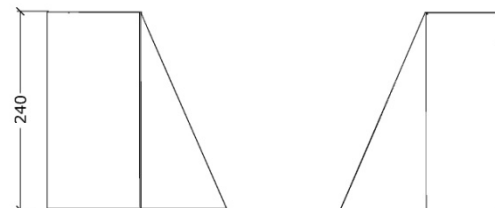

Kasse 9 Parkour.

Form nr.002
1.12.12

Product description:

Kasse 9 is a box for Parkour. The box is available in 5 different materials combination

Target group:

For Children from aged 6.

Safety requirements:

Kasse 9 maintains the requirements described in EN 1176, part 1 and 2 (2008 edition)

Technical specifications:

Se our cataloque page XX

<p>Kasse 9 PP Box in Plywood Top in Plywood Weight:</p> 	<p>Kasse 9 PG Box in Plywood Top in rubber Weight:</p> 	<p>Kasse 9 CC Box in Concrete Top in Concrete Weight:</p> 	<p>Kasse 9 CG Box in Fiber Concrete Top in Rubber Weight:</p> 	<p>Kasse 9 GG Box in Rubber Top in Rubber Weight:</p> 	<p>Color</p> <table border="1"> <tr> <td>A</td> <td>B</td> <td>C</td> </tr> <tr> <td>D</td> <td>E</td> <td>F</td> </tr> </table>	A	B	C	D	E	F
A	B	C									
D	E	F									

Plan, safety zone

Elevation front, side

Fore most of our products are there developed one or more variants. If you want more information please contact Noles A/S on mail info@noles.dk or telephone +45 8686 1055